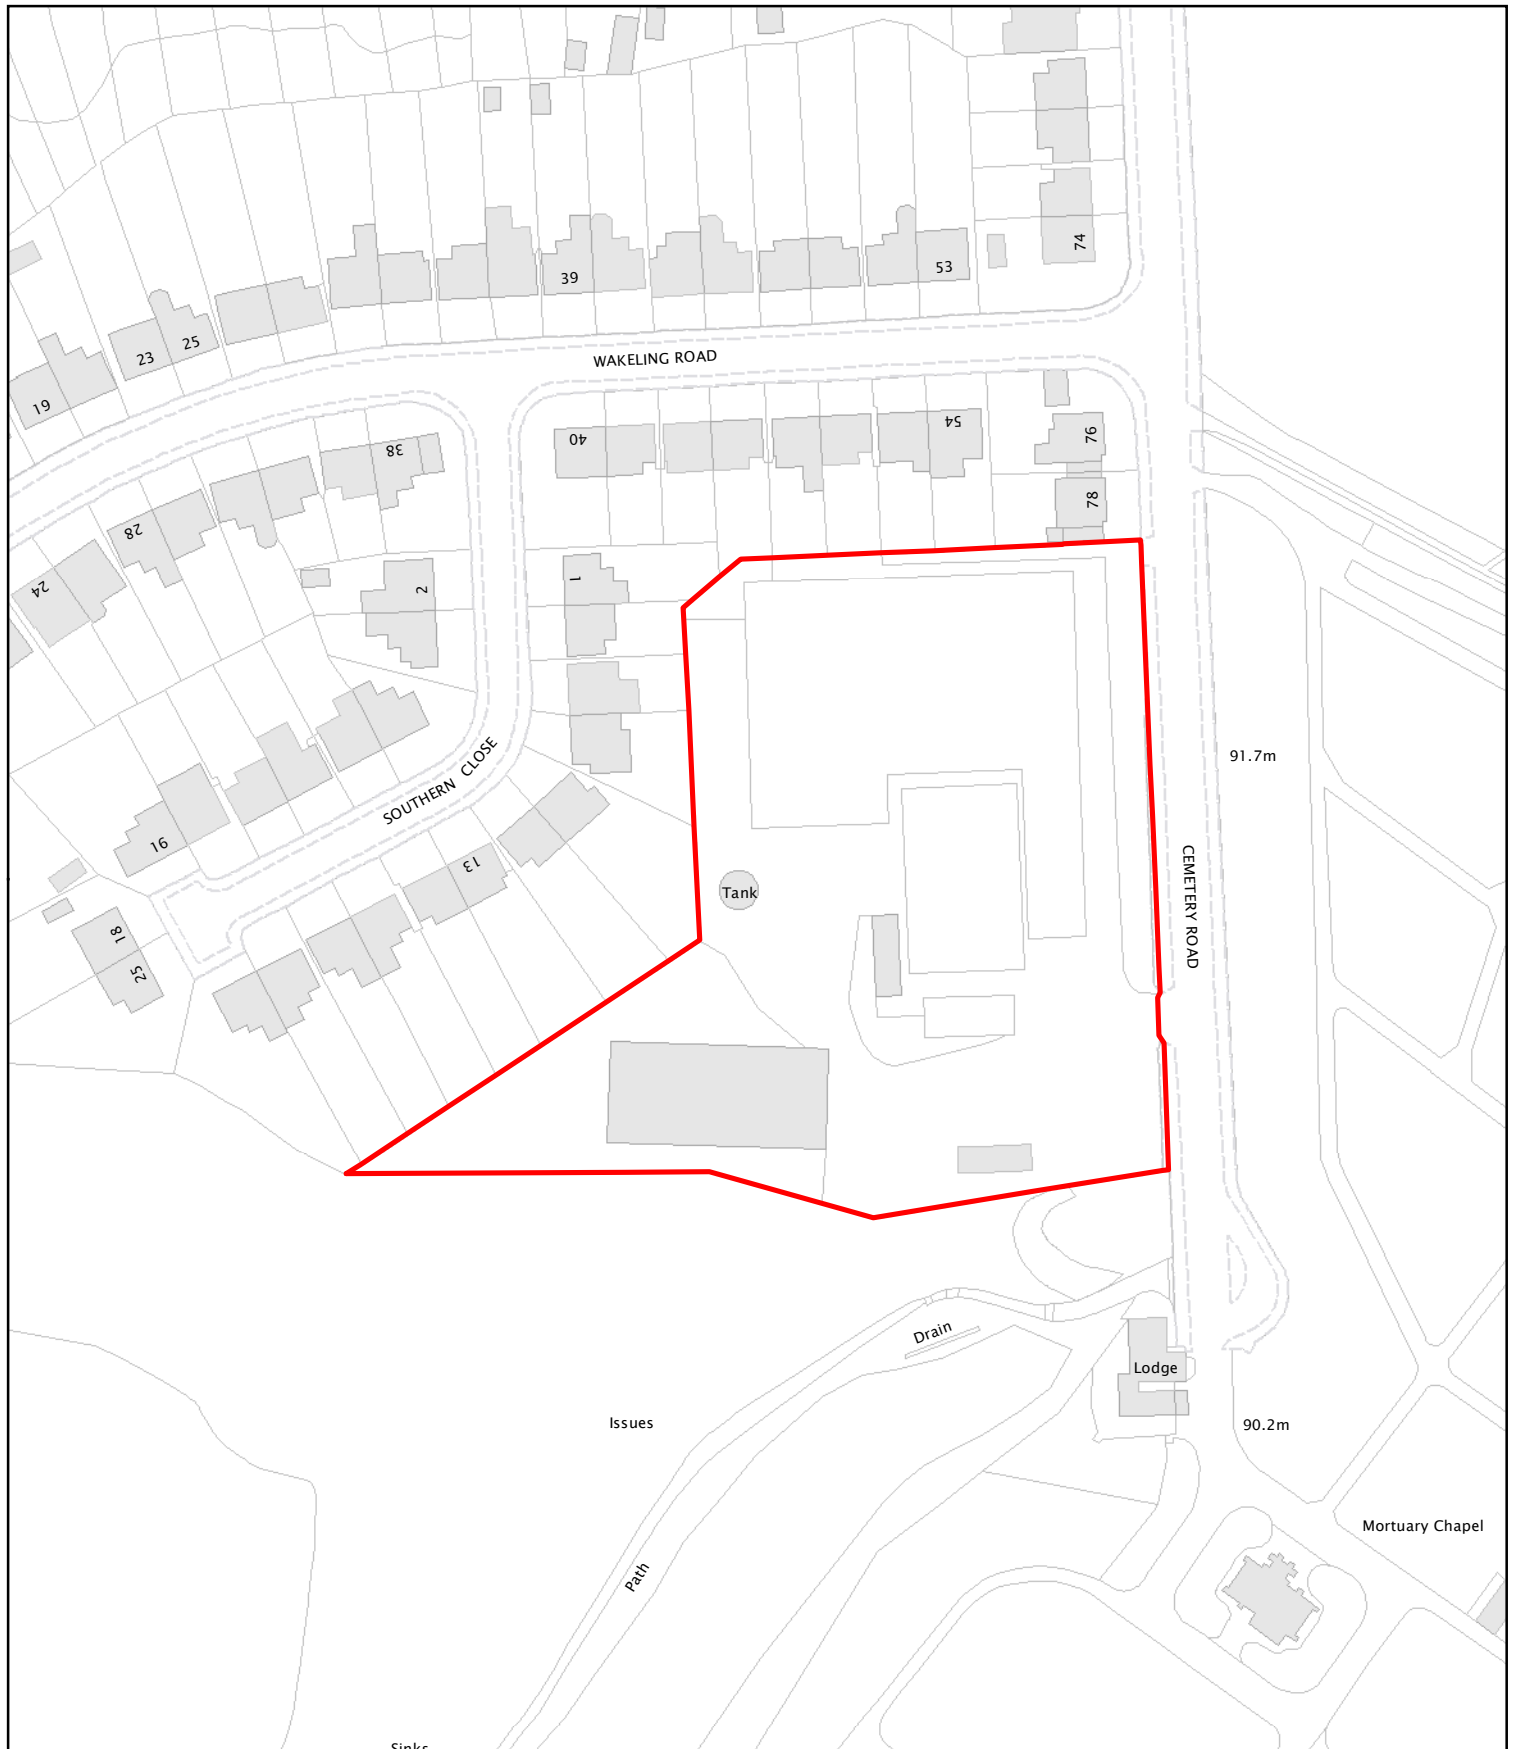

Denton Plant Nursery Cemetery Road, Denton

Area: 9173 sq metres

1:1,250

SJ9293NE

Plan prepared by Bill Boaden 18/12/2017

© Crown copyright and database rights 2016
Ordnance Survey 100022697

This plan is produced only for use in connection with
the Council's business and may not be reproduced.